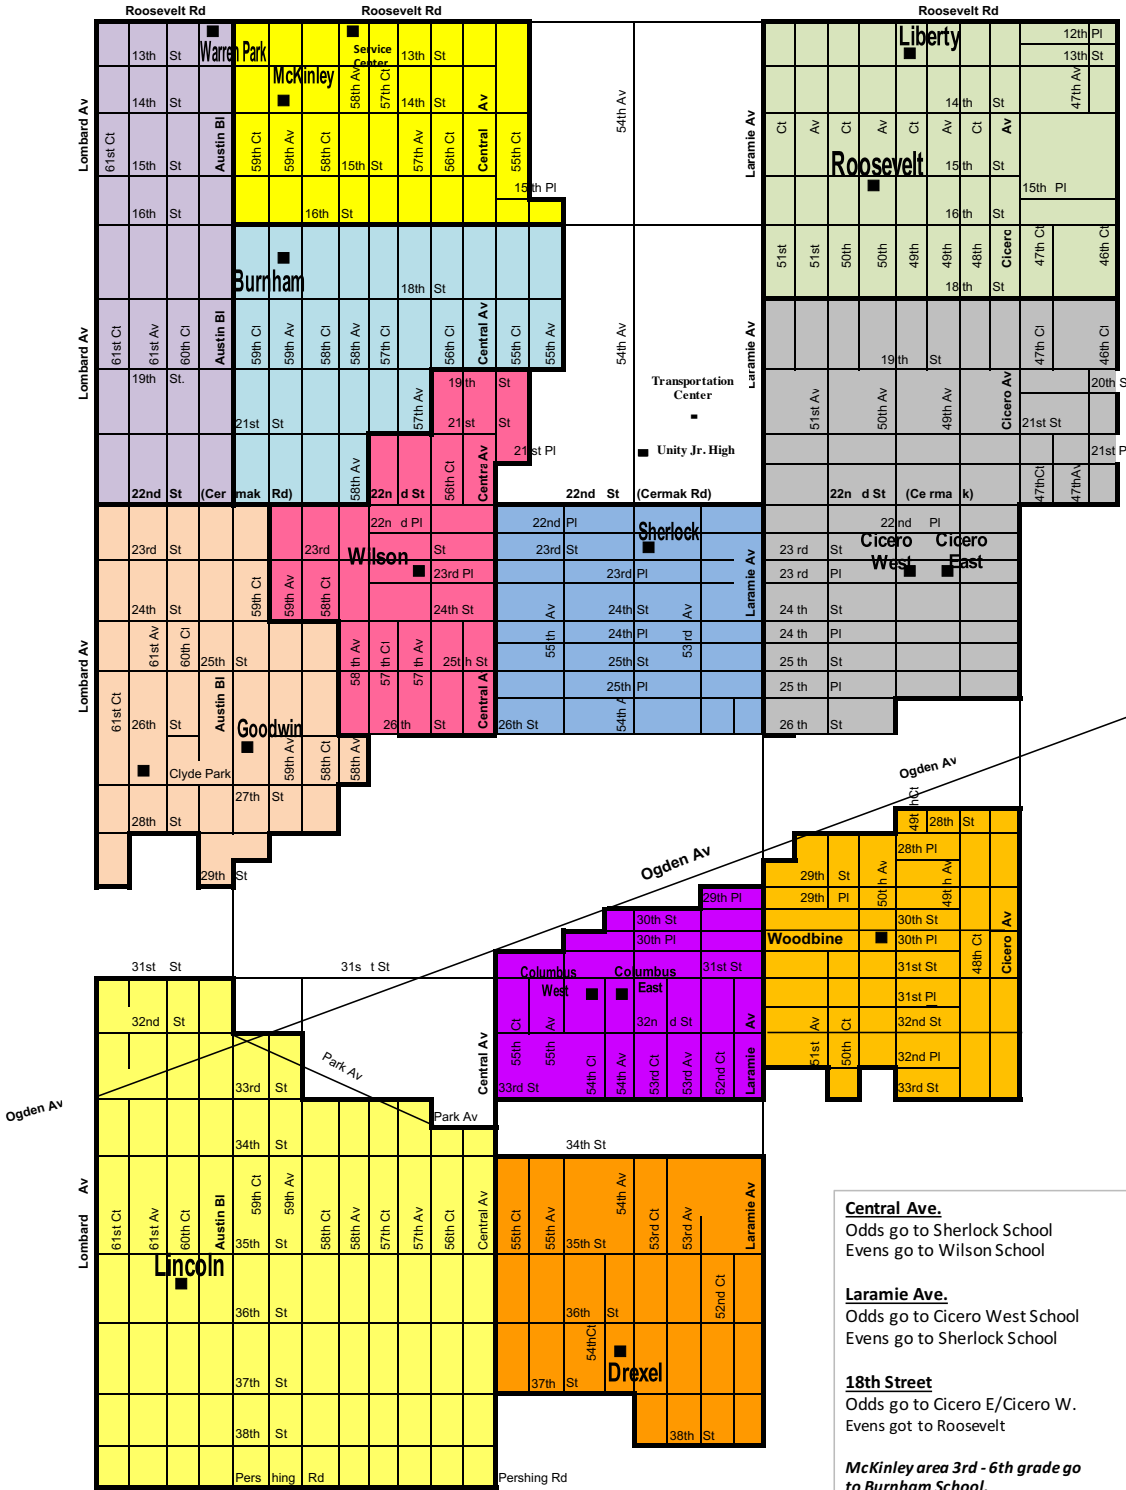

District 99 Attendance Map for FY17

Burnham K-6
1630 S. 59th Ave
708-652-9577

Cicero East 4-6
2324 S. 49th Ave
708-652-9440

Cicero West PreK-3
4937 W. 23rd St
708-780-4487

Columbus East 3-6
3100 S. 54th Ave
708-652-6085

Columbus West PreK-6
5425 W. 31st St
708-780-4482

Drexel PreK-6
5407 W. 36th St
708-652-5532

Goodwin PreK-6
2625 S. Austin Blvd
708-652-5500

Liberty PreK-3
4946 W. 13th St
708-780-4475

Lincoln PreK-6
3545 S. 61st Ave.
708-652-8889

Warren Park PreK-6
1225 S. 60th Ct
708-780-2299

Wilson K-6
2310 S. 57th Ave
708-652-2552

Woodbine PreK-2
3003 S. 50th Ct
708-652-8884

Transportation Center
1942 S. Laramie Ave.
708-863-8926

Central Ave.
Odds go to Sherlock School
Evens go to Wilson School

Laramie Ave.
Odds go to Cicero West School
Evens go to Sherlock School

18th Street
Odds go to Cicero E/Cicero W.
Evens got to Roosevelt

McKinley area 3rd - 6th grade go to Burnham School.

REVISED: 8/29/16